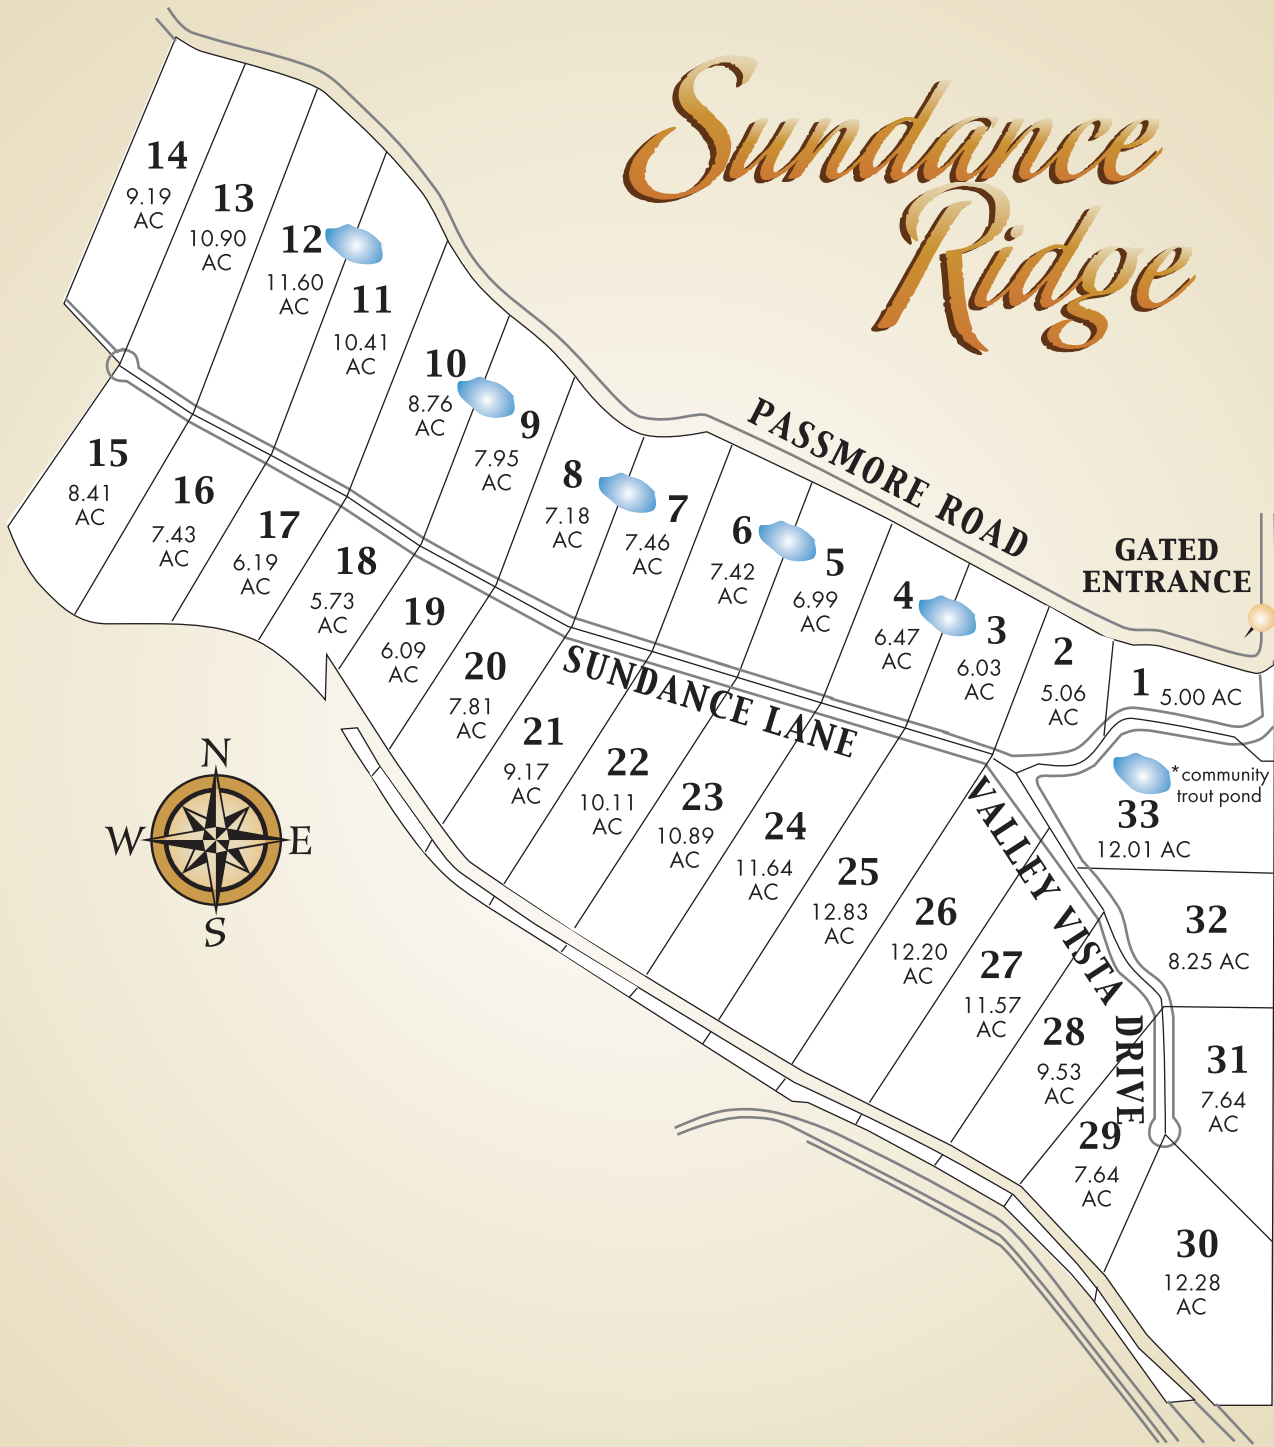

# Sundance Ridge

**GATED ENTRANCE**

\*community trout pond